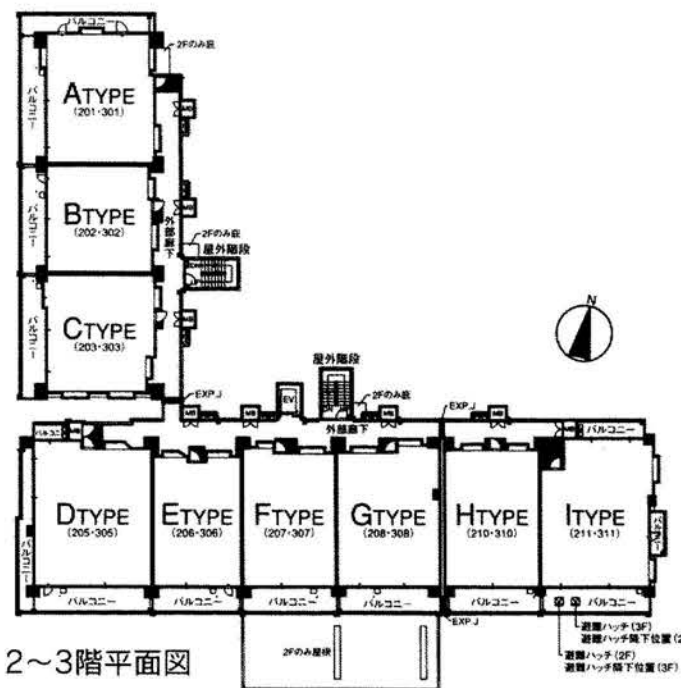

FLOOR PLAN 各階平面図

SAMPLE

Scale: 1/700