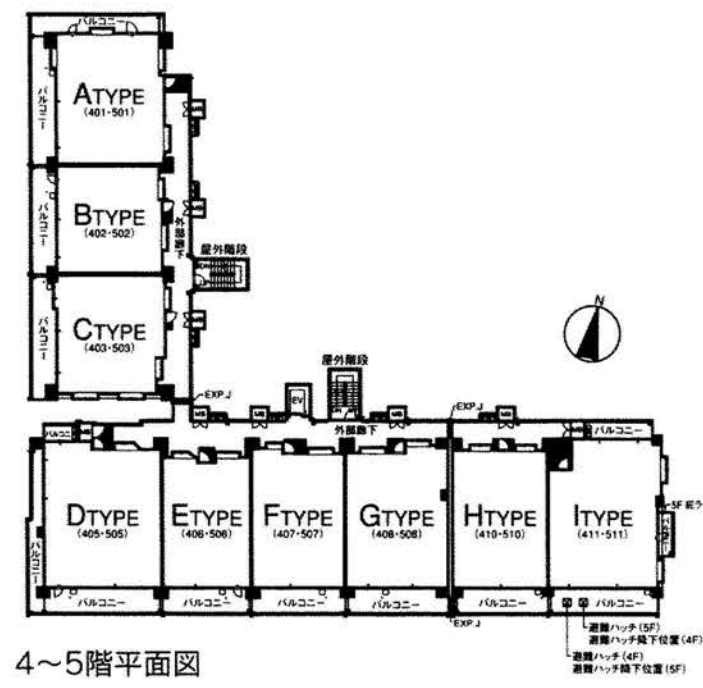

FLOOR PLAN 各階平面図

SAMPLE

Scale: 1/700