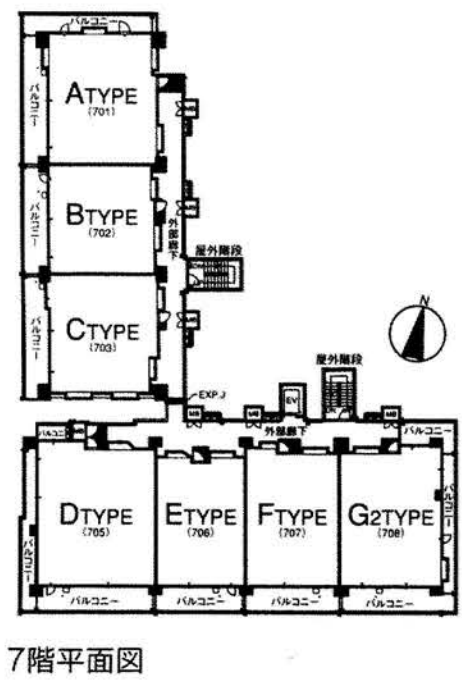

FLOOR PLAN 各階平面図

SAMPLE

Scale: 1/700