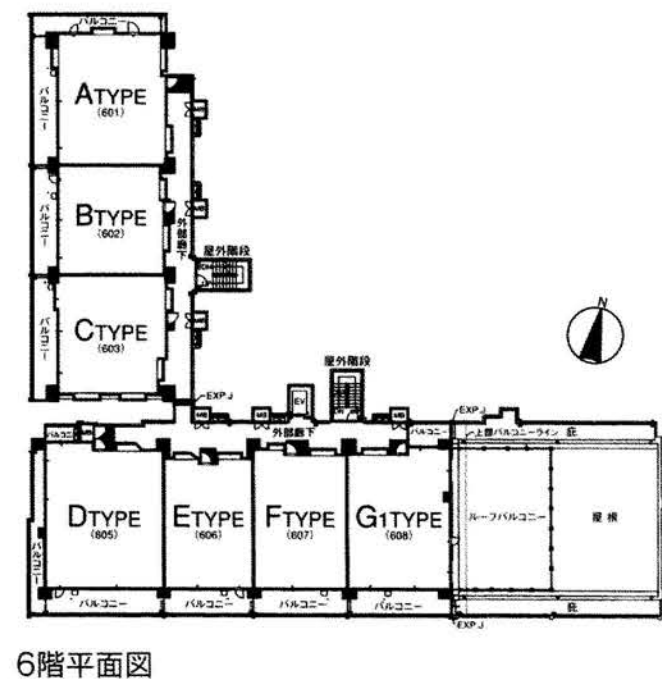

FLOOR PLAN 各階平面図

SAMPLE

Scale: 1/700