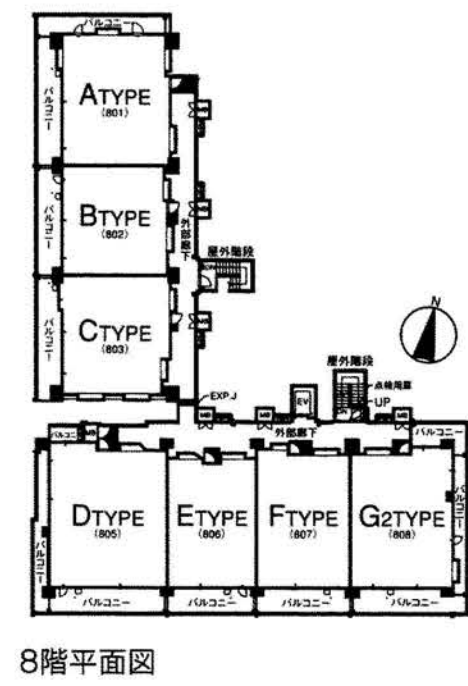

FLOOR PLAN 各階平面図

SAMPLE

Scale: 1/700